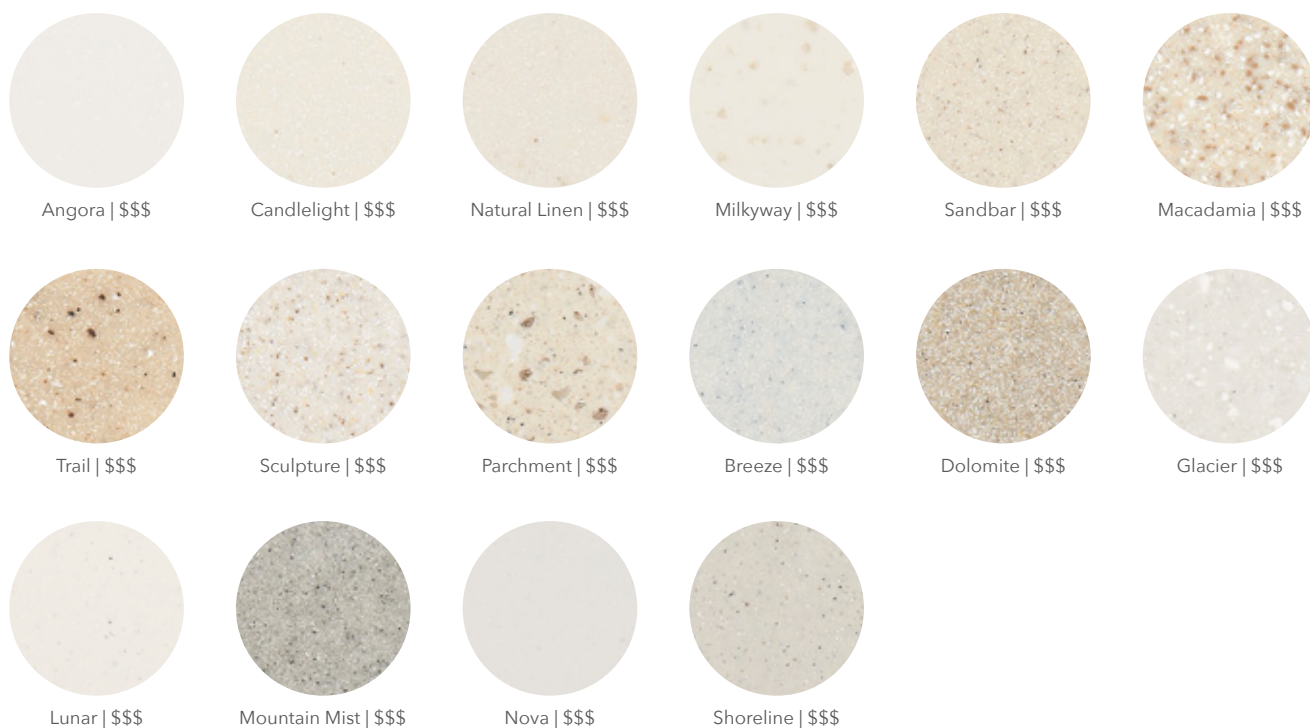

Price Class B

The standard finish on light colors is matte and the standard finish on medium and dark colors is satin. Customize your chip color for personalized branding. Please contact your Endurant® Sales Representative to learn more.

Price information given is based on a range for product price only, with $ representing the most economical choice and $$$ representing the most premium choice when comparing products of equal materials, finishes and options. Other cost considerations like shipping, taxes, minimum order charges, etc. are not accounted for in this range.

Order FREE samples at inprocorp.com for a more accurate color representation.