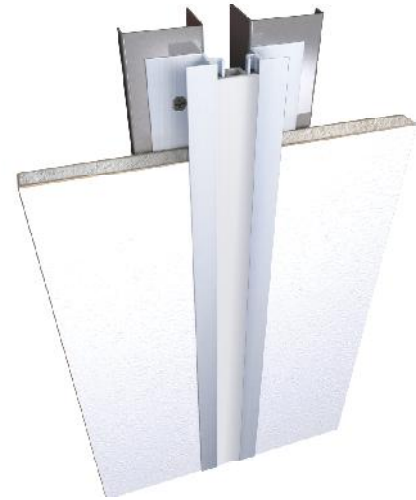

# 112 Series Recess Mount

A07 - Wall to Wall or Ceiling to Ceiling

A09 - Wall to Corner or Wall to Ceiling

**Movement Rating ± 25%**

## Product Guide

Thermal

Interior

Fire Rated Option

Vapor Barrier Option

- ▶ No drywall edge finish required, resulting in reduced installation costs
- ▶ Dual durometer seal provides secure fit and optimal flexibility
- ▶ Designed for 5/8" (16mm) drywall installation
- ▶ Snap-in frame for 5/8" (16mm) drywall
- ▶ Clear anodized finish on aluminum components standard
- ▶ Easy to clean flush seals
- ▶ Snap-fit design for easy on site assembly
- ▶ Aluminum components can be anodized, painted or powder coated to match adjacent finishes
- ▶ Standard seal colors: black, beige, gray, off white and bright white. Custom colors available upon request.

Application	System	W		H1		H2		S		B		Movement +/-			
		Joint Width		Frame Height 1		Height 2		Sightline		Blockout		Horizontal		Vertical	
		US	mm	US	mm	US	mm	US	mm	US	mm	US	mm	US	mm
Wall/Wall Ceiling/Ceiling	112-A07-025	1"	25	5/8"	16	*	*	2"	51	*	*	1/4"	6	1/4"	6
	112-A07-038	1 1/2"	38	5/8"	16	*	*	2 7/16"	62	*	*	3/8"	10	3/8"	10
	112-A07-050	2"	51	5/8"	16	*	*	2 7/8"	73	*	*	1/2"	13	1/2"	13
	112-A07-075	3"	76	5/8"	16	*	*	4"	102	*	*	3/4"	19	3/4"	19
Wall/Corner Wall/Ceiling	112-A09-025	1"	25	5/8"	16	*	*	1 1/2"	38	*	*	1/4"	6	1/4"	6
	112-A09-038	1 1/2"	38	5/8"	16	*	*	1 15/16"	49	*	*	3/8"	10	3/8"	10
	112-A09-050	2"	51	5/8"	16	*	*	2 3/8"	60	*	*	1/2"	13	1/2"	13
	112-A09-075	3"	76	5/8"	16	*	*	3 3/8"	86	*	*	3/4"	19	3/4"	19