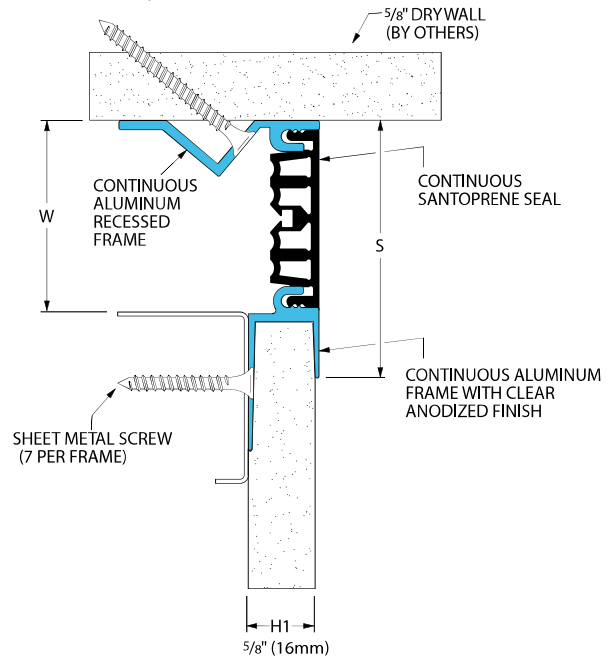

112-A09 Wall/Corner Wall/Ceiling
(2" (50mm) system shown)