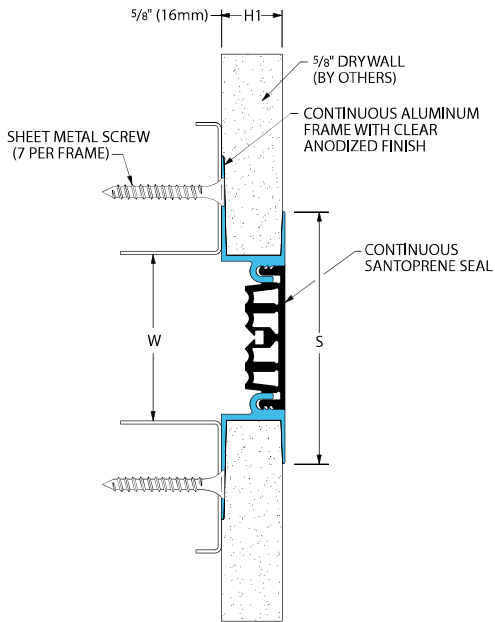

112 Series

Wall and Ceiling Systems for Drywall Finishes

112-A07 Wall/Wall Ceiling/Ceiling
(2" (50mm) system shown)