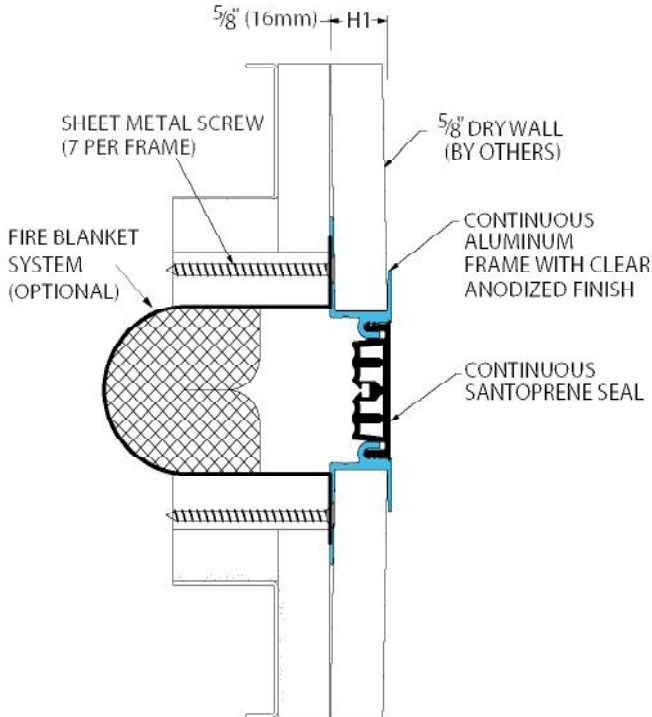

## Product Guide

Thermal

Interior

Fire Rated Option

Vapor Barrier Option

- ▶ No drywall edge finish required, resulting in reduced installation costs
- ▶ Dual durometer seal provides secure fit and optimal flexibility
- ▶ Designed for 5/8" (16mm) drywall installation
- ▶ Snap-in frame for 5/8" (16mm) drywall
- ▶ Clear anodized finish on aluminum components standard
- ▶ Easy to clean flush seals
- ▶ Snap-fit design for easy on site assembly
- ▶ Aluminum components can be anodized, painted or powder coated to match adjacent finishes
- ▶ Standard seal colors: black, beige, gray, off white and bright white. Custom colors available upon request.

## Wall and Ceiling Systems for Drywall Finishes

112-A07 Wall/Wall Ceiling/Ceiling  
(2" (50mm) system shown)

112-A09 Wall/Corner Wall/Ceiling  
(2" (50mm) system shown)

## 112 Series Options

112-A07 Wall/Wall Ceiling/Ceiling with Fire Barrier  
(2" (50mm) system shown)

112-A07 Wall/Wall Ceiling/Ceiling with Vapor Barrier  
(2" (50mm) system shown)