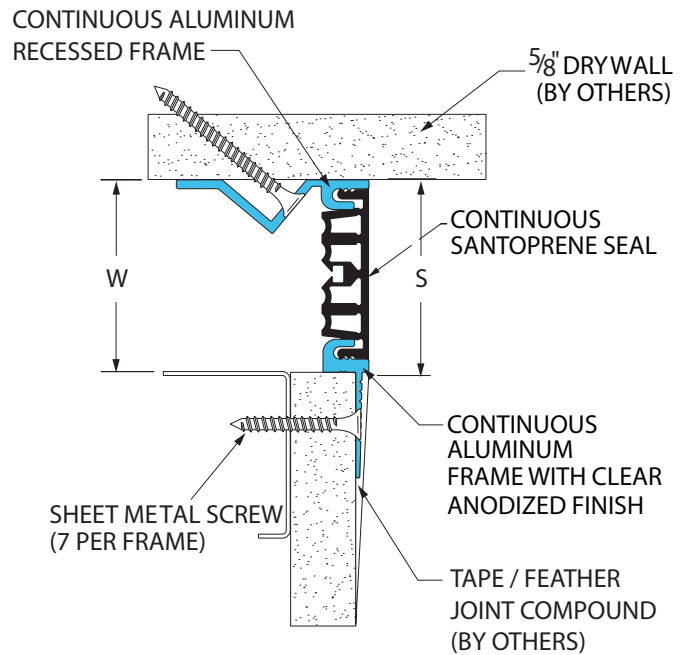

113-A09 Wall/Corner Wall/Ceiling
(2" (50mm) system shown)