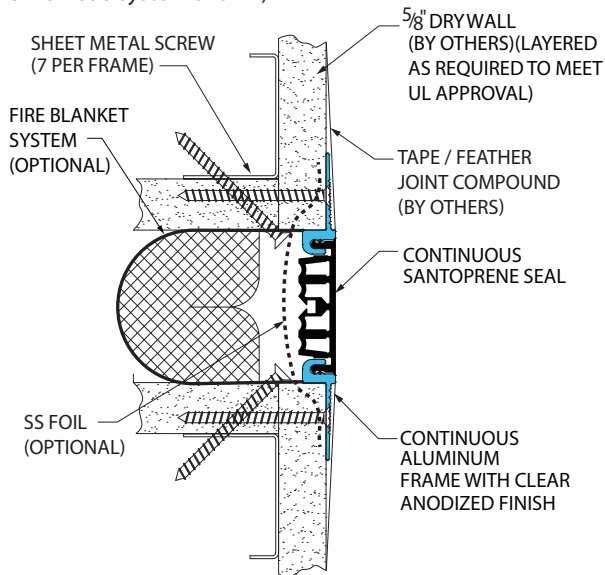

## Product Guide

Thermal

Interior

Fire Rated Option

Vapor Barrier Option

- ▶ Extremely minimal sightline
- ▶ Dual durometer seal provides secure fit and optimal flexibility
- ▶ Designed for 5/8" (16mm) drywall installations
- ▶ Finish with plaster joint compound or wall covering
- ▶ Easy to clean flush seals
- ▶ Snap-fit design for easy on site assembly
- ▶ Standard seal colors: black, beige, gray, off white and bright white. Custom colors available upon request.

## Wall and Ceiling Systems for Drywall Finishes

113-A07 Wall/Wall Ceiling/Ceiling  
(2" (50mm) system shown)

113-A09 Wall/Corner Wall/Ceiling  
(2" (50mm) system shown)

## 113 Series Options

Fire Blanket System  
(113-A07-050 system shown)

EPDM Vapor Barrier  
(113-A07-050 system shown)