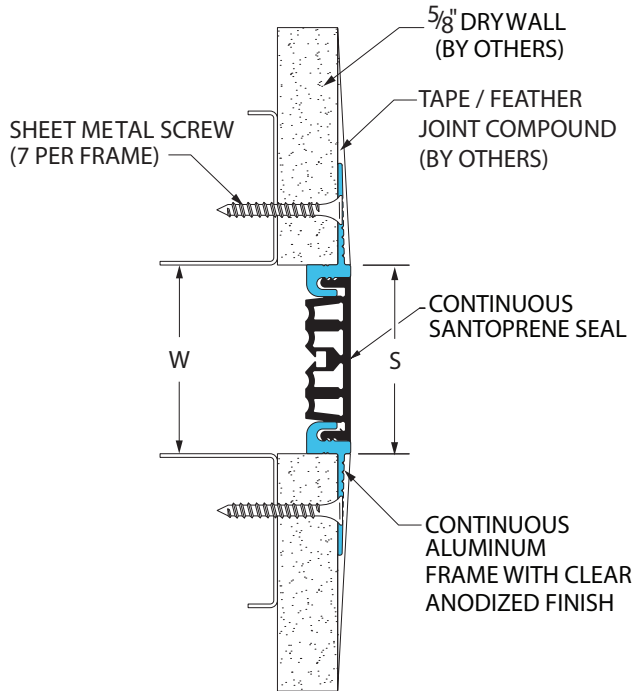

## Product Guide

Thermal

Interior

Fire Rated Option

Vapor Barrier Option

- ▶ Extremely minimal sightline
- ▶ Dual durometer seal provides secure fit and optimal flexibility
- ▶ Designed for 5/8" (16mm) drywall installations
- ▶ Finish with plaster joint compound or wall covering
- ▶ Easy to clean flush seals
- ▶ Snap-fit design for easy on site assembly
- ▶ Standard seal colors: black, beige, gray, off white and bright white. Custom colors available upon request.

## Wall and Ceiling Systems for Drywall Finishes

113-A07 Wall/Wall Ceiling/Ceiling  
(2" (50mm) system shown)

113-A09 Wall/Corner Wall/Ceiling  
(2" (50mm) system shown)