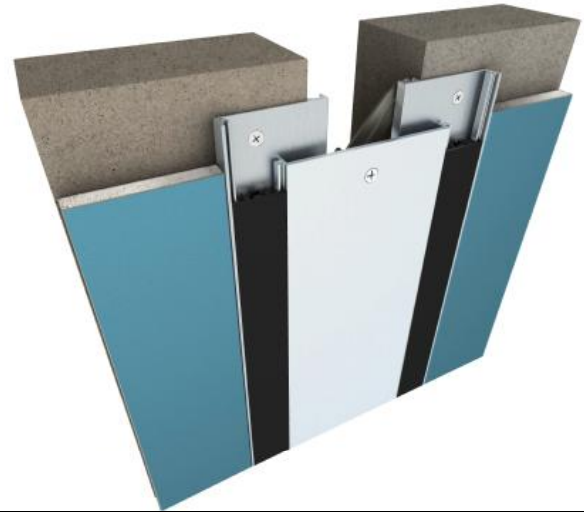

221 Series

A07 - Wall to Wall

A09 - Wall to Corner

Movement Rating $\pm 25\%$

Product Guide

- ▶ Recessed mount frames for minimal sightline, adaptable to many wall finishes
- ▶ Dual durometer seal provides secure fit and optimal flexibility
- ▶ System integrates seamlessly with any 220 floor to floor system
- ▶ Snap-fit design for easy on-site assembly.
- ▶ Optional anodized finishes also available

Application	System	W		H1		S		B		Movement +/-			
		Joint Width		Frame Height 1		Sightline		Blockout		Horizontal		Vertical	
		US	mm	US	mm	US	mm	US	mm	US	mm	US	mm
Wall to Wall	221-A07-050	2"	51	5/8"	16	4 7/8"	124	1 1/2"	38	1"	25	1"	25
	221-A07-075	3"	76	5/8"	16	8 3/8"	212	2 3/4"	70	1 1/2"	38	1 1/2"	38
	221-A07-100	4"	102	5/8"	16	9 3/8"	238	2 3/4"	70	2"	51	2"	51
	221-A07-150	6"	152	5/8"	16	11 3/8"	289	2 3/4"	70	3"	75	3"	75
	221-A07-200	8"	200	5/8"	16	18"	457	4 1/2"	114	4"	102	4"	102
	221-A07-250	10"	250	5/8"	16	21"	533	4 1/2"	114	5"	125	5"	125
Wall to Corner	221-A07-300	12"	300	5/8"	16	24"	609	4 1/2"	114	6"	152	6"	152
	221-A09-050	2"	51	5/8"	16	3 1/2"	89	1 1/2"	38	1/2"	13	1/2"	13
	221LP-A09-075	3	76	5/8"	16	5 5/8"	144	2 3/4"	70	3/4"	19	3/4"	19
	221-A09-100	4"	102	5/8"	16	6 5/8"	168	2 3/4"	70	1"	25	1"	25
	221-A09-150	6"	152	5/8"	16	8 5/8"	219	2 3/4"	70	1 1/2"	38	1 1/2"	38
	221-A09-200	8"	200	5/8"	16	13"	330	4 1/2"	114	2"	51	2"	51
	221-A09-250	10"	250	5/8"	16	15 1/2"	394	4 1/2"	114	2 1/2"	64	2 1/2"	64
	221-A09-300	12"	300	5/8"	16	18"	457	4 1/2"	114	3"	76	3"	76