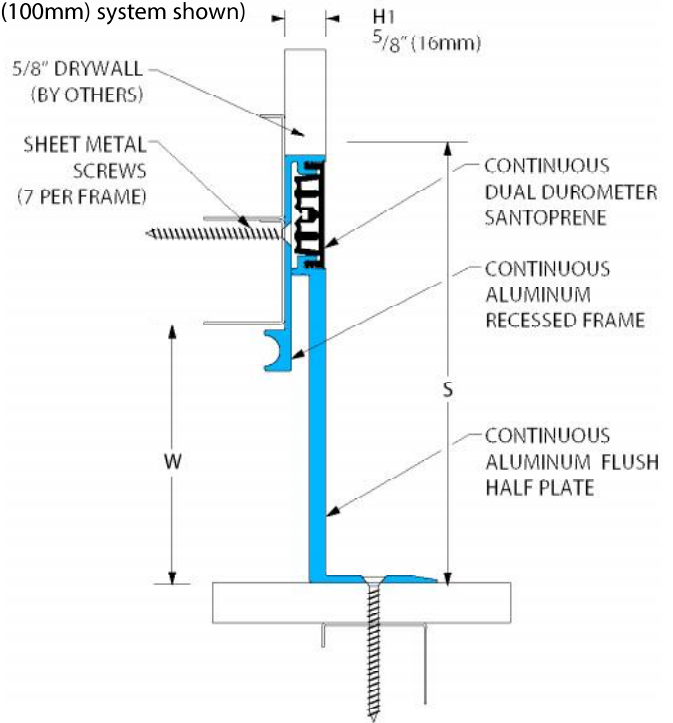

221 Series

A07 - Wall to Wall

A09 - Wall to Corner

Movement Rating $\pm 25\%$

Product Guide

- ▶ Recessed mount frames for minimal sightline, adaptable to many wall finishes
- ▶ Dual durometer seal provides secure fit and optimal flexibility
- ▶ System integrates seamlessly with any 220 floor to floor system
- ▶ Snap-fit design for easy on-site assembly.
- ▶ Optional anodized finishes also available

Application	System	W		H1		S		B		Movement +/-			
		Joint Width		Frame Height 1		Sightline		Blockout		Horizontal		Vertical	
		US	mm	US	mm	US	mm	US	mm	US	mm	US	mm
Wall to Wall	221-A07-050	2"	51	5/8"	16	4 7/8"	124	1 1/2"	38	1"	25	1"	25
	221-A07-075	3"	76	5/8"	16	8 3/8"	212	2 3/4"	70	1 1/2"	38	1 1/2"	38
	221-A07-100	4"	102	5/8"	16	9 3/8"	238	2 3/4"	70	2"	51	2"	51
	221-A07-150	6"	152	5/8"	16	11 3/8"	289	2 3/4"	70	3"	75	3"	75
	221-A07-200	8"	200	5/8"	16	18"	457	4 1/2"	114	4"	102	4"	102
	221-A07-250	10"	250	5/8"	16	21"	533	4 1/2"	114	5"	125	5"	125
Wall to Corner	221-A07-300	12"	300	5/8"	16	24"	609	4 1/2"	114	6"	152	6"	152
	221-A09-050	2"	51	5/8"	16	3 1/2"	89	1 1/2"	38	1/2"	13	1/2"	13
	221LP-A09-075	3	76	5/8"	16	5 5/8"	144	2 3/4"	70	3/4"	19	3/4"	19
	221-A09-100	4"	102	5/8"	16	6 5/8"	168	2 3/4"	70	1"	25	1"	25
	221-A09-150	6"	152	5/8"	16	8 5/8"	219	2 3/4"	70	1 1/2"	38	1 1/2"	38
	221-A09-200	8"	200	5/8"	16	13"	330	4 1/2"	114	2"	51	2"	51
	221-A09-250	10"	250	5/8"	16	15 1/2"	394	4 1/2"	114	2 1/2"	64	2 1/2"	64
	221-A09-300	12"	300	5/8"	16	18"	457	4 1/2"	114	3"	76	3"	76

IPC.1579/REV.6

Inprocorp.com • 800.222.5556 • 262.679.9010
 World Headquarters S80 W18766 Apollo Drive, Muskego, WI 53150 USA

JOINTMASTER®
 EXPANSION JOINT SYSTEMS
 A DIVISION OF INFRO®

221 Series

Recessed Mount Floor and Wall Systems

221-A07 Wall/Wall
(2" (50mm) system shown)

221-A09 Wall/Corner
(4" (100mm) system shown)

221 Series Options

Fire Blanket System
(4" (221-A07-100) system shown)

Vapor Barrier System
(4" (221-A07-100) system shown)