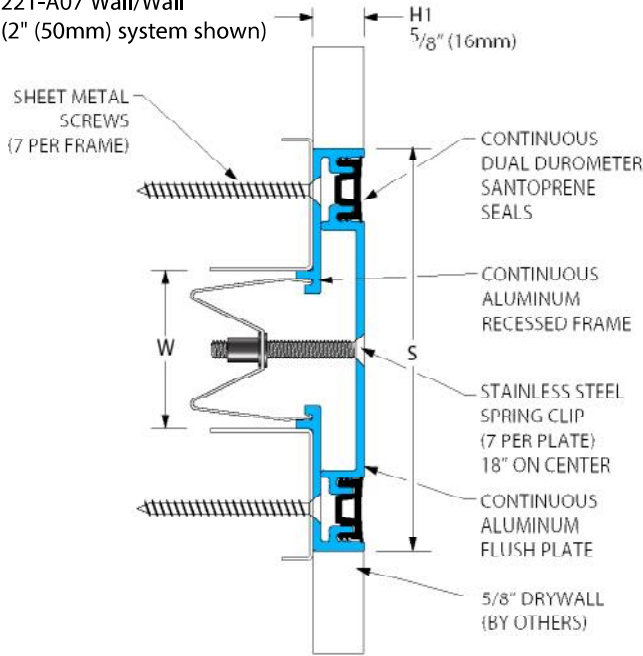

221 Series

A07 - Wall to Wall

A09 - Wall to Corner

Movement Rating $\pm 25\%$

Product Guide

- ▶ Recessed mount frames for minimal sightline, adaptable to many wall finishes
- ▶ Dual durometer seal provides secure fit and optimal flexibility
- ▶ System integrates seamlessly with any 220 floor to floor system
- ▶ Snap-fit design for easy on-site assembly.
- ▶ Optional anodized finishes also available

Application	System	W		H1		S		B		Movement +/-			
		Joint Width		Frame Height 1		Sightline		Blockout		Horizontal		Vertical	
		US	mm	US	mm	US	mm	US	mm	US	mm	US	mm
Wall to Wall	221-A07-050	2"	51	5/8"	16	4 7/8"	124	1 1/2"	38	1"	25	1"	25
	221-A07-075	3"	76	5/8"	16	8 3/8"	212	2 3/4"	70	1 1/2"	38	1 1/2"	38
	221-A07-100	4"	102	5/8"	16	9 3/8"	238	2 3/4"	70	2"	51	2"	51
	221-A07-150	6"	152	5/8"	16	11 3/8"	289	2 3/4"	70	3"	75	3"	75
	221-A07-200	8"	200	5/8"	16	18"	457	4 1/2"	114	4"	102	4"	102
	221-A07-250	10"	250	5/8"	16	21"	533	4 1/2"	114	5"	125	5"	125
Wall to Corner	221-A07-300	12"	300	5/8"	16	24"	609	4 1/2"	114	6"	152	6"	152
	221-A09-050	2"	51	5/8"	16	3 1/2"	89	1 1/2"	38	1/2"	13	1/2"	13
	221LP-A09-075	3	76	5/8"	16	5 5/8"	144	2 3/4"	70	3/4"	19	3/4"	19
	221-A09-100	4"	102	5/8"	16	6 5/8"	168	2 3/4"	70	1"	25	1"	25
	221-A09-150	6"	152	5/8"	16	8 5/8"	219	2 3/4"	70	1 1/2"	38	1 1/2"	38
	221-A09-200	8"	200	5/8"	16	13"	330	4 1/2"	114	2"	51	2"	51
	221-A09-250	10"	250	5/8"	16	15 1/2"	394	4 1/2"	114	2 1/2"	64	2 1/2"	64
	221-A09-300	12"	300	5/8"	16	18"	457	4 1/2"	114	3"	76	3"	76

IPC.1579/REV.6

Inprocorp.com • 800.222.5556 • 262.679.9010
 World Headquarters S80 W18766 Apollo Drive, Muskego, WI 53150 USA

JOINTMASTER®
 EXPANSION JOINT SYSTEMS
 A DIVISION OF INFRO®

221 Series

Recessed Mount Floor and Wall Systems

221-A07 Wall/Wall
(2" (50mm) system shown)

221-A09 Wall/Corner
(4" (100mm) system shown)

221 Series Options

Fire Blanket System
(4" (221-A07-100) system shown)

Vapor Barrier System
(4" (221-A07-100) system shown)