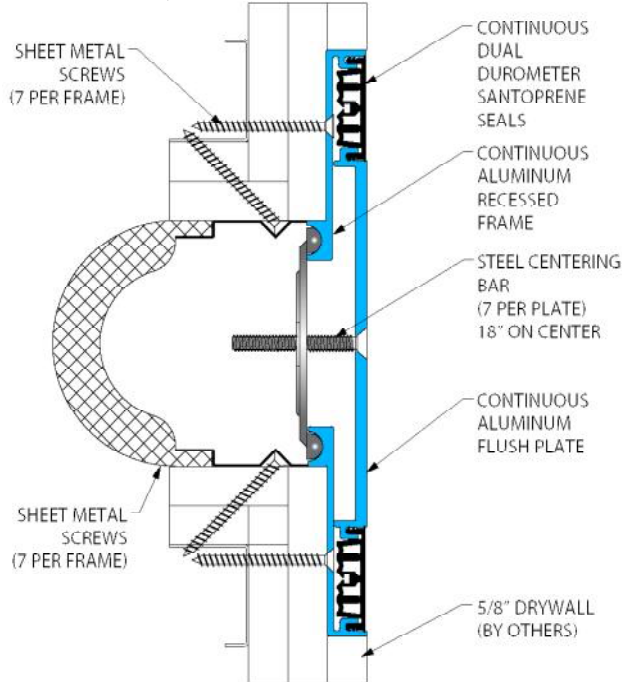

221 Series

A07 - Wall to Wall

A09 - Wall to Corner

Movement Rating $\pm 25\%$

Product Guide

- ▶ Recessed mount frames for minimal sightline, adaptable to many wall finishes
- ▶ Dual durometer seal provides secure fit and optimal flexibility
- ▶ System integrates seamlessly with any 220 floor to floor system
- ▶ Snap-fit design for easy on-site assembly.
- ▶ Optional anodized finishes also available

Application	System	W		H1		S		B		Movement +/-			
		Joint Width		Frame Height 1		Sightline		Blockout		Horizontal		Vertical	
		US	mm	US	mm	US	mm	US	mm	US	mm	US	mm
Wall to Wall	221-A07-050	2"	51	5/8"	16	4 7/8"	124	1 1/2"	38	1"	25	1"	25
	221-A07-075	3"	76	5/8"	16	8 3/8"	212	2 3/4"	70	1 1/2"	38	1 1/2"	38
	221-A07-100	4"	102	5/8"	16	9 3/8"	238	2 3/4"	70	2"	51	2"	51
	221-A07-150	6"	152	5/8"	16	11 3/8"	289	2 3/4"	70	3"	75	3"	75
	221-A07-200	8"	200	5/8"	16	18"	457	4 1/2"	114	4"	102	4"	102
	221-A07-250	10"	250	5/8"	16	21"	533	4 1/2"	114	5"	125	5"	125
Wall to Corner	221-A07-300	12"	300	5/8"	16	24"	609	4 1/2"	114	6"	152	6"	152
	221-A09-050	2"	51	5/8"	16	3 1/2"	89	1 1/2"	38	1/2"	13	1/2"	13
	221LP-A09-075	3	76	5/8"	16	5 5/8"	144	2 3/4"	70	3/4"	19	3/4"	19
	221-A09-100	4"	102	5/8"	16	6 5/8"	168	2 3/4"	70	1"	25	1"	25
	221-A09-150	6"	152	5/8"	16	8 5/8"	219	2 3/4"	70	1 1/2"	38	1 1/2"	38
	221-A09-200	8"	200	5/8"	16	13"	330	4 1/2"	114	2"	51	2"	51
	221-A09-250	10"	250	5/8"	16	15 1/2"	394	4 1/2"	114	2 1/2"	64	2 1/2"	64
	221-A09-300	12"	300	5/8"	16	18"	457	4 1/2"	114	3"	76	3"	76

221-A07 Wall/Wall
(2" (50mm) system shown)

221-A09 Wall/Corner
(4" (100mm) system shown)

221 Series Options

Fire Blanket System
(4" (221-A07-100) system shown)

Vapor Barrier System
(4" (221-A07-100) system shown)