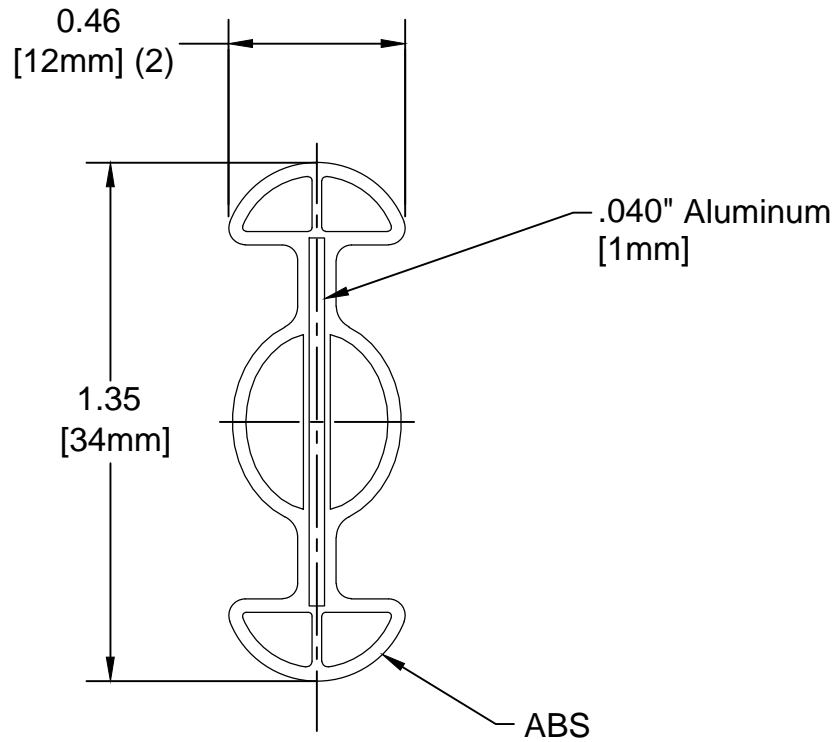

CE2000xxx  
TRACK  
COLOR: WHITE

**CLICKEZE™**  
PRIVACY SYSTEMS

DATE: 04/12/11  
SCALE 2:1  
DOC.CADCZ.005/rev1

Formatrac® Bendable  
Track

**inpro.**