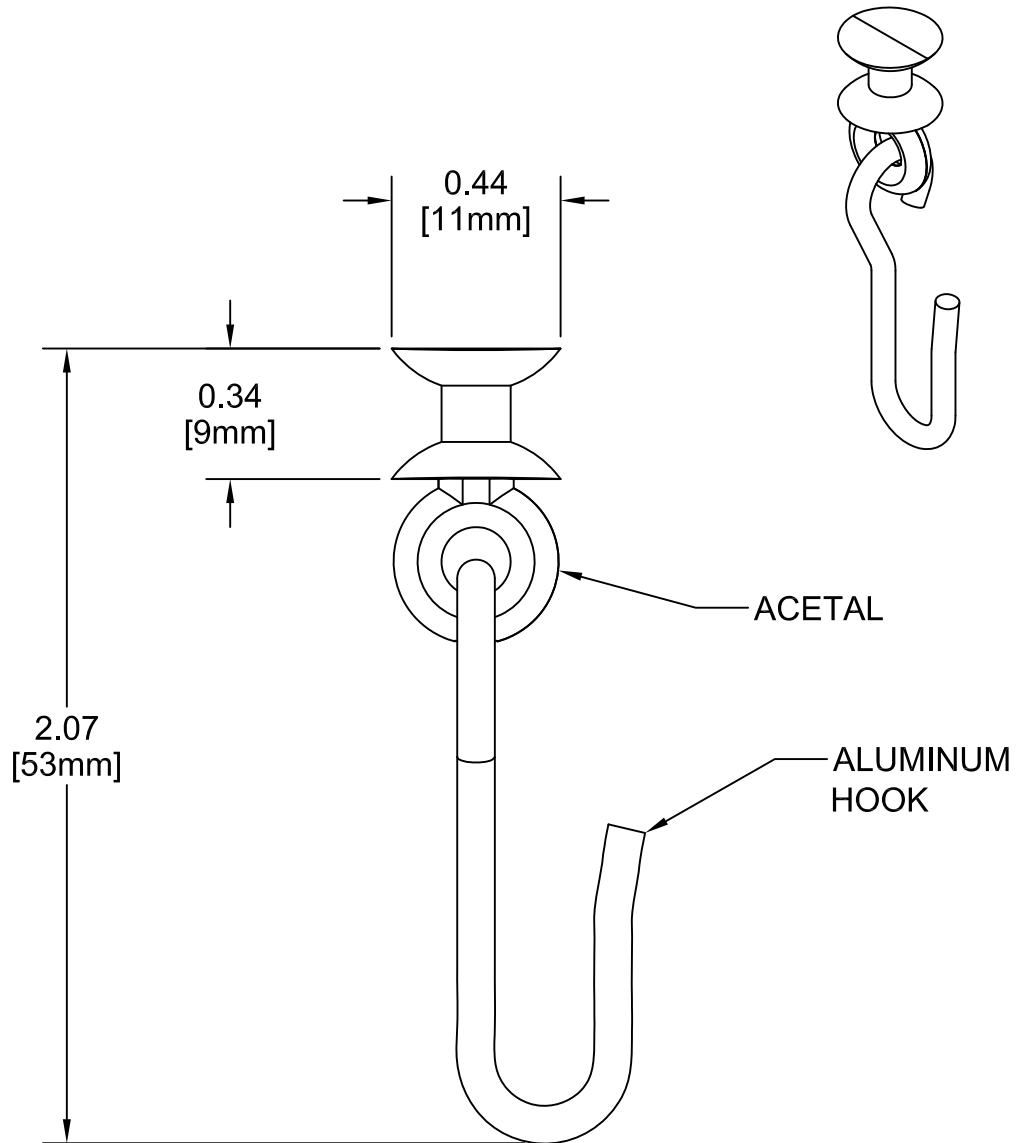

CE7019
SLIDE CARRIER
COLOR: WHITE

CLICKEZE[®]
PRIVACY SYSTEMS

DATE: 06/22/12
SCALE: 2:1
DOC.CADCZ.017/rev1

Nanotrac[®]
Slide Carrier

inpro[®]