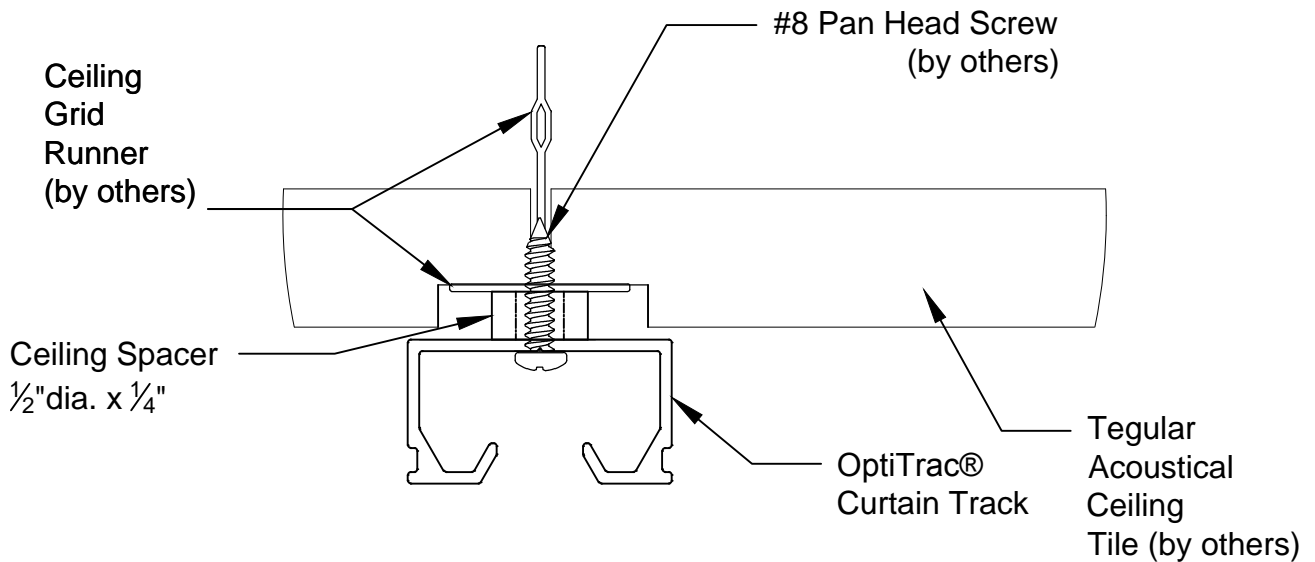

Drywall Ceiling and Toggle Wings

12 Ga. Hanger Wire, 24" O.C. (by others). Secured to the structure above.

Acoustical Ceiling Tile, with Backer

CLICKEZE™
PRIVACY SYSTEMS

DATE: 03/14/2014

SCALE 1:1

DOC.CADCZ.002/rev 1

OptiTrac®
Cubicle Track
Mounting Details

inpro.

Acoustical Ceiling Tile, Flush

Acoustical Ceiling Tile, Tegular