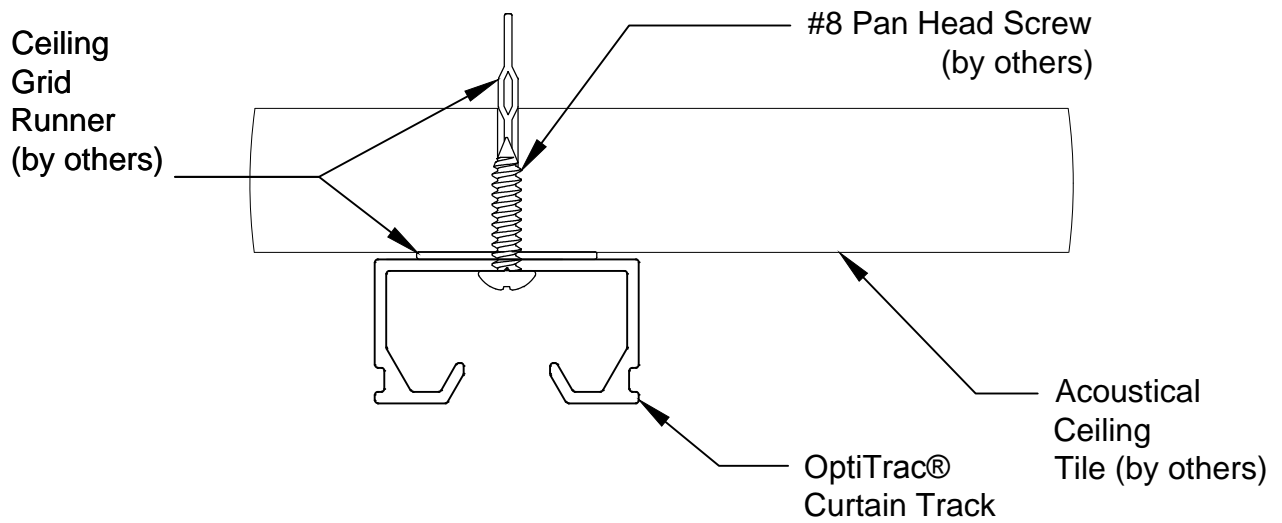

Drywall Ceiling and Toggle Wings

12 Ga. Hanger Wire, 24" O.C. (by others). Secured to the structure above.

Acoustical Ceiling Tile, with Backer

CLICKEZE™
PRIVACY SYSTEMS

DATE: 03/14/2014

SCALE 1:1

DOC.CADCZ.002/rev 1

OptiTrac®
Cubicle Track
Mounting Details

inpro.

Acoustical Ceiling Tile, Flush

Acoustical Ceiling Tile, Tegular