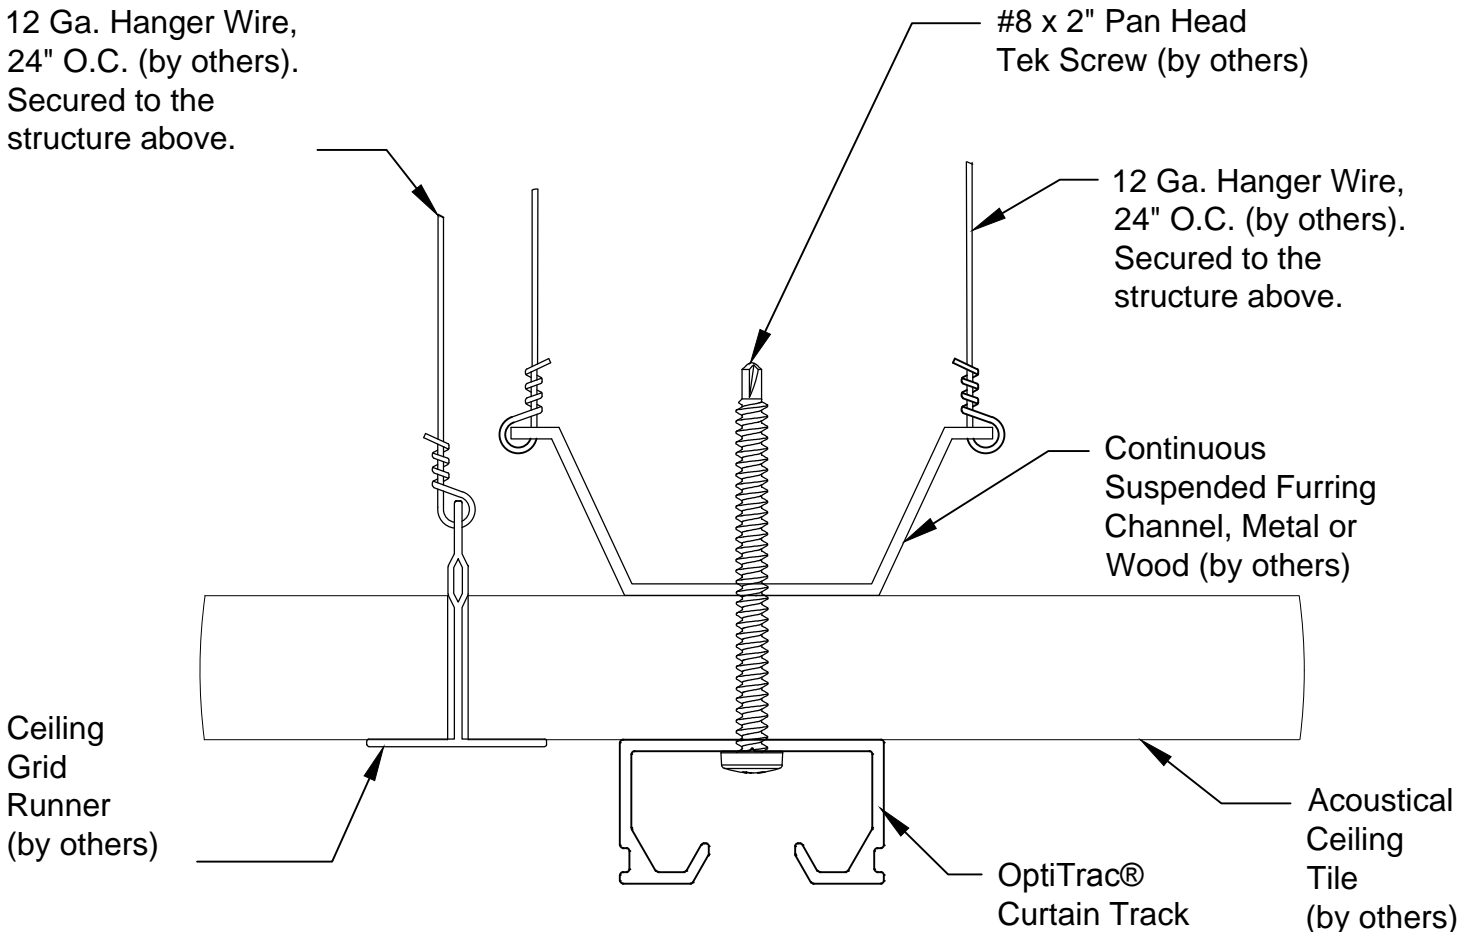

Drywall Ceiling and Toggle Wings

12 Ga. Hanger Wire, 24" O.C. (by others). Secured to the structure above.

Acoustical Ceiling Tile, with Backer

CLICKEZE™
PRIVACY SYSTEMS

DATE: 03/14/2014

SCALE 1:1

DOC.CADCZ.002/rev 1

OptiTrac®
Cubicle Track
Mounting Details

inpro.

Acoustical Ceiling Tile, Flush

Acoustical Ceiling Tile, Tegular