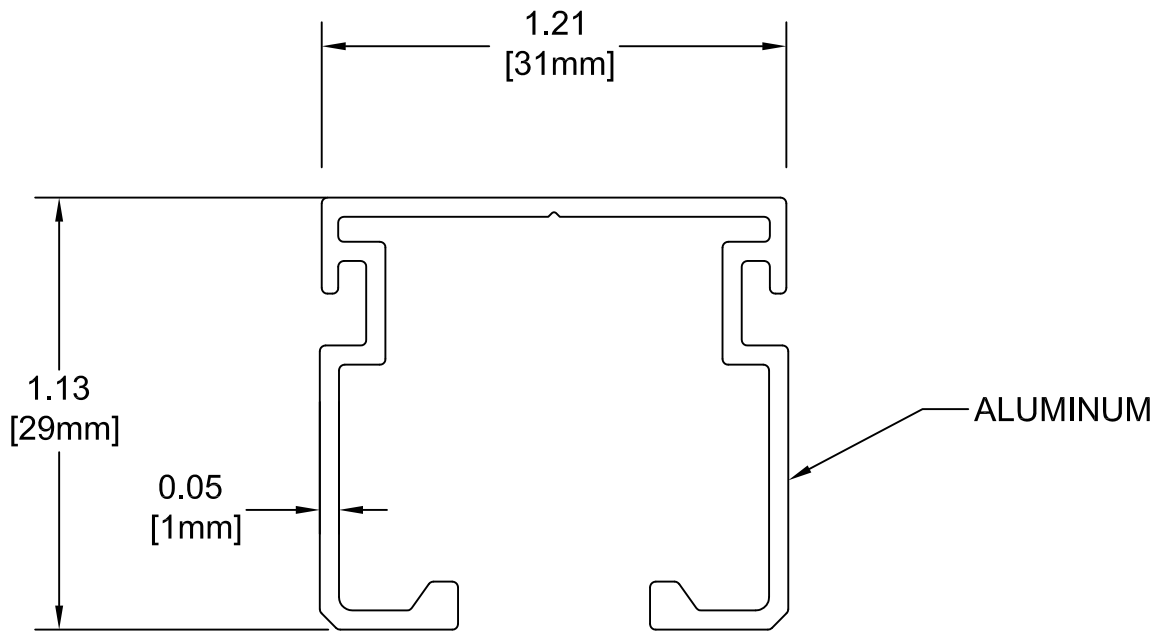

CE8000xxx
TRACK
COLOR: WHITE or CLEAR ANODIZED

CLICKEZE®
PRIVACY SYSTEMS

DATE: 06/22/2012
SCALE 2:1
DOC.CADCZ.028/rev1

Ultracube®
Cubicle Curtain Track

inpro®