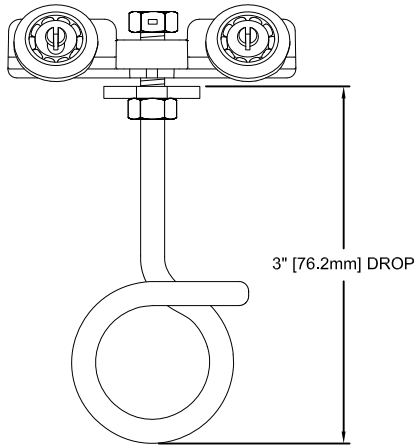

CE950208
 IV CARRIAGE-3" DROP
 MAT.: STAINLESS STEEL & ACETAL

CE950210
 IV CARRIAGE-27" TOTAL DROP
 MAT.: ST. STEEL & ACETAL

CE950286
 IV CARRIAGE-9" TOTAL DROP

CE950296
 IV CARRIAGE-21" TOTAL DROP

CE950209
 IV CARRIAGE-15" TOTAL DROP

CLICKEZE®
 PRIVACY SYSTEMS

DATE: 06/22/2012
 SCALE 1:2
 DOC.CADCZ.030/rev1

Ultracube®
 IV Carriages

inpro.