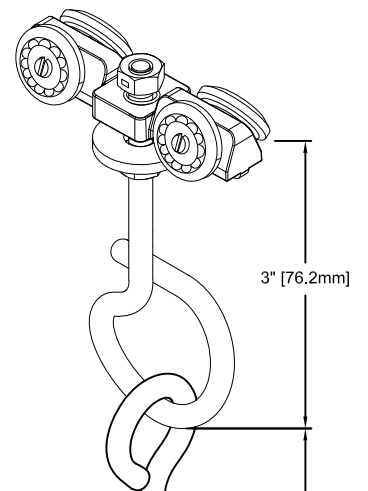

CE950208
 IV CARRIAGE-3" DROP
 MAT.: STAINLESS STEEL & ACETAL

CE950210
 IV CARRIAGE-27" TOTAL DROP
 MAT.: ST. STEEL & ACETAL

CE950286
 IV CARRIAGE-9" TOTAL DROP

CE950296
 IV CARRIAGE-21" TOTAL DROP

CE950209
 IV CARRIAGE-15" TOTAL DROP

CLICKEZE®
 PRIVACY SYSTEMS

DATE: 06/22/2012
 SCALE 1:2
 DOC.CADCZ.030/rev1

Ultracube®
 IV Carriages

inpro.