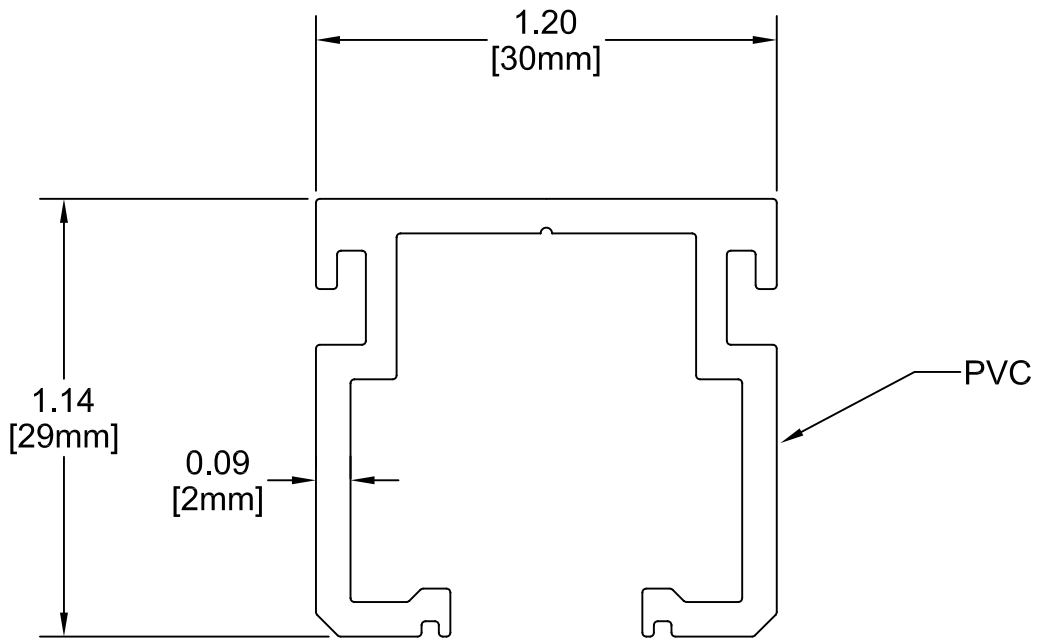

CE9000xxx
TRACK
COLOR: WHITE

2X SCALE

CLICKEZE®
PRIVACY SYSTEMS

DATE: 06/22/2012
SCALE 2:1
DOC.CADCZ.031/rev1

Whispercube®
Cubicle Curtain Track

inpro®