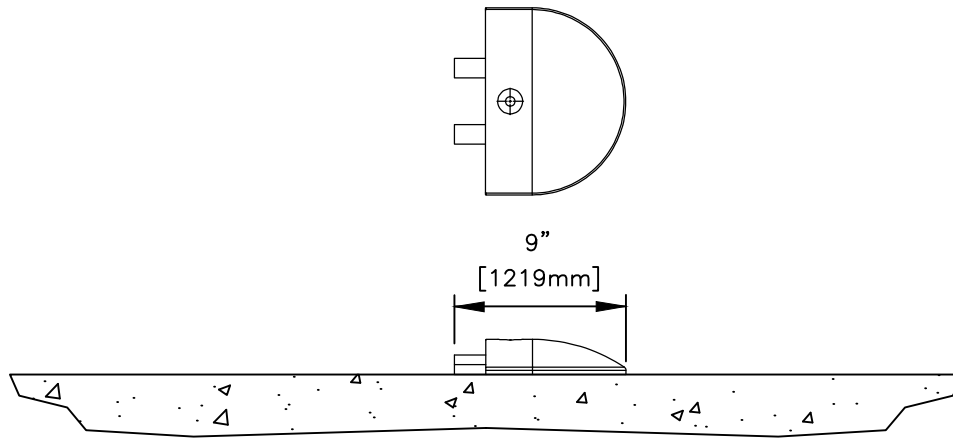

DATE: JANUARY, 22 2014

DRAWN BY: DRG

DRAWING NO.: CADJM.162/REV1

JOS-SPD 1200  
4' RECYCLED RUBBER SPEED BUMP

**inpro.**

DATE: JANUARY, 22 2014

DRAWN BY: DRG

DRAWING NO.: CADJM.162/REV1

JOS-SPD 1800  
6' RECYCLED RUBBER SPEED BUMP

DATE: JANUARY, 22 2014

DRAWN BY: DRG

DRAWING NO.: CADJM.162/REV1

JOS-SPDE230  
9" RECYCLED RUBBER SPEED BUMP  
END CAP

**inpro.**