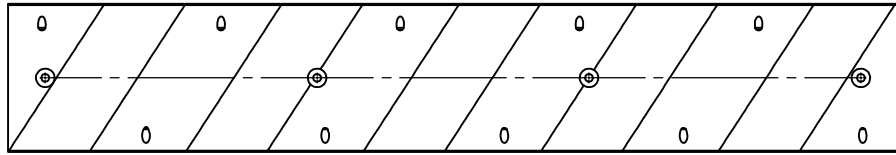

DATE: JANUARY, 22 2014

DRAWN BY: DRG

DRAWING NO.: CADJM.162/REV1

JOS-SPD 1200  
4' RECYCLED RUBBER SPEED BUMP

**inpro.**

DATE: JANUARY, 22 2014

DRAWN BY: DRG

DRAWING NO.: CADJM.162/REV1