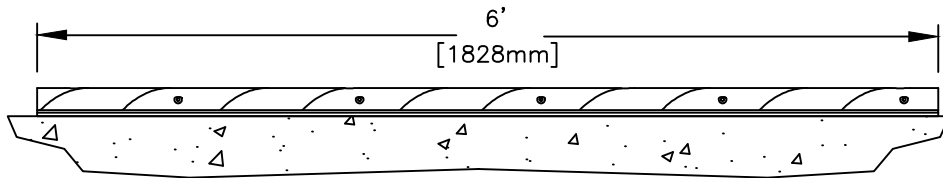

DATE: JANUARY, 22 2014

DRAWN BY: DRG

DRAWING NO.: CADJM.162/REV1

JOS-SPD 1200  
4' RECYCLED RUBBER SPEED BUMP

**inpro.**

DATE: JANUARY, 22 2014

DRAWN BY: DRG

DRAWING NO.: CADJM.162/REV1

JOS-SPD 1800  
6' RECYCLED RUBBER SPEED BUMP

DATE: JANUARY, 22 2014

DRAWN BY: DRG

DRAWING NO.: CADJM.162/REV1

JOS-SPDE230  
9" RECYCLED RUBBER SPEED BUMP  
END CAP

**inpro.**