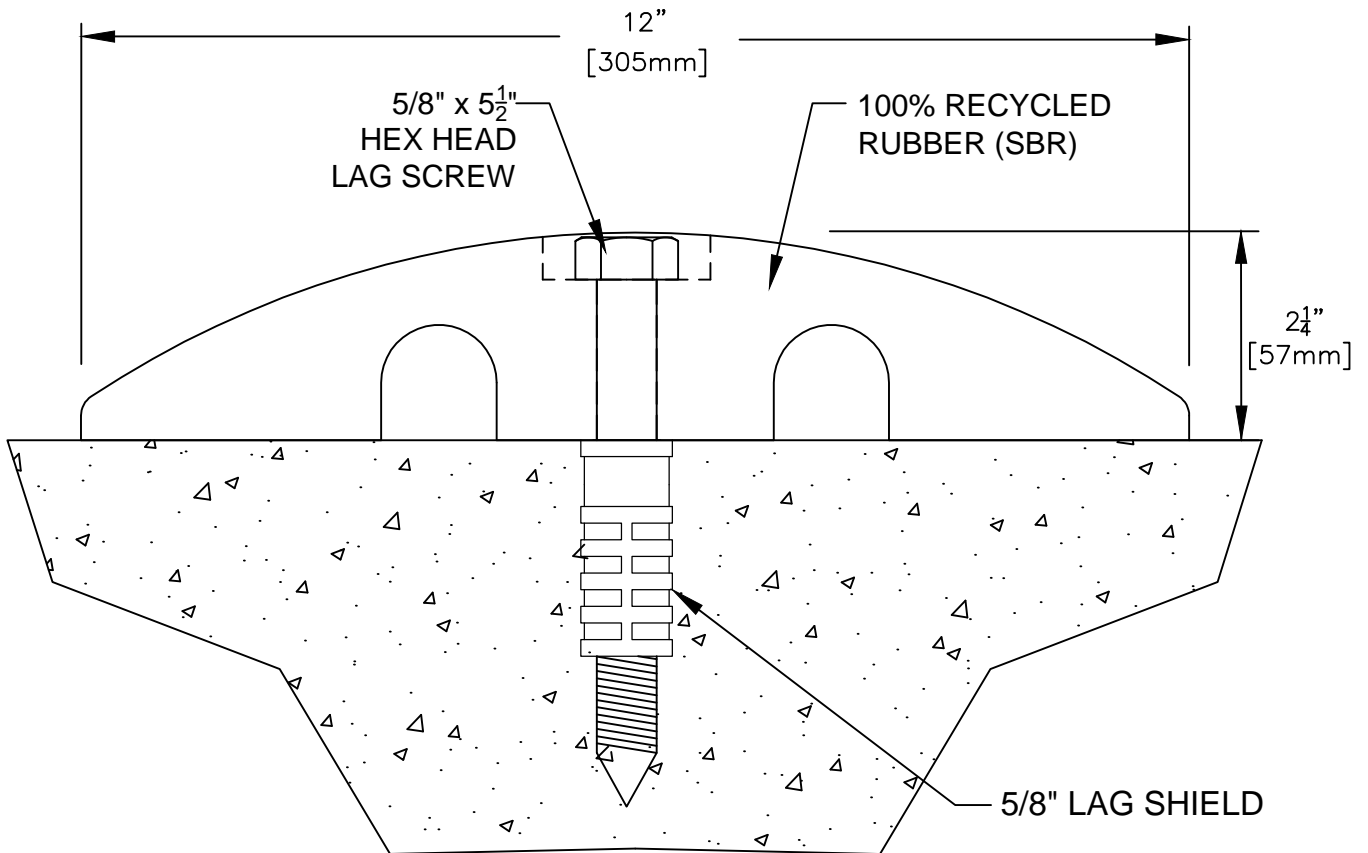

DATE: JANUARY, 22 2014

DRAWN BY: DRG

DRAWING NO.: CADJM.162/REV1

JOS-SPD 1200  
4' RECYCLED RUBBER SPEED BUMP

**inpro.**

DATE: JANUARY, 22 2014

DRAWN BY: DRG

DRAWING NO.: CADJM.162/REV1

JOS-SPD 1800  
6' RECYCLED RUBBER SPEED BUMP

DATE: JANUARY, 22 2014

DRAWN BY: DRG

DRAWING NO.: CADJM.162/REV1

JOS-SPDE230  
9" RECYCLED RUBBER SPEED BUMP  
END CAP

**inpro.**