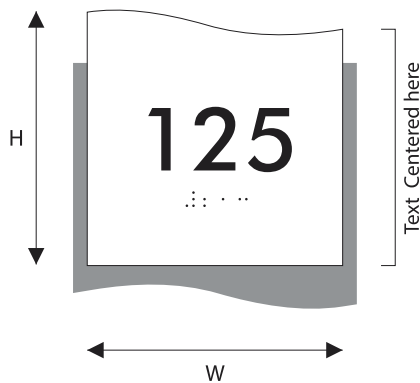

Rio™ Collection

GENERAL SPECS

- Inspired by the waves off of Rio's beaches
- Features square face plate with gentle wave across and back plate with complimentary design
- Coordinated collection to make designing your signs easy
- Available in numerous colors and substrates for a completely custom look

PRODUCTION OPTIONS

- Raised PVC
- Partial Inlay
- Painted PETG
- Photopolymer
- Digitally Printed Graphics
- Engraved

COLLECTION ADD-ONS

- Insert Windows
- Slider Displays
- Magnetic Window Panels
- Whiteboard Panels
- Magnetic Modulares

SIGN TYPES

- ADA Room Identification
- ADA Regulatory
- Informational
- Directional
- Directories
- Projection Mount

POPULAR SIZES

The size of these collection is defined by the H and W of the face, not the overall size of the sign.

4" x 6"

4" x 8"

6" x 6"

6" x 8"

8" x 6"

8" x 8"

10" x 8"

10" x 10"

12" x 12"

6" x 12"

IPC.1556/REV1