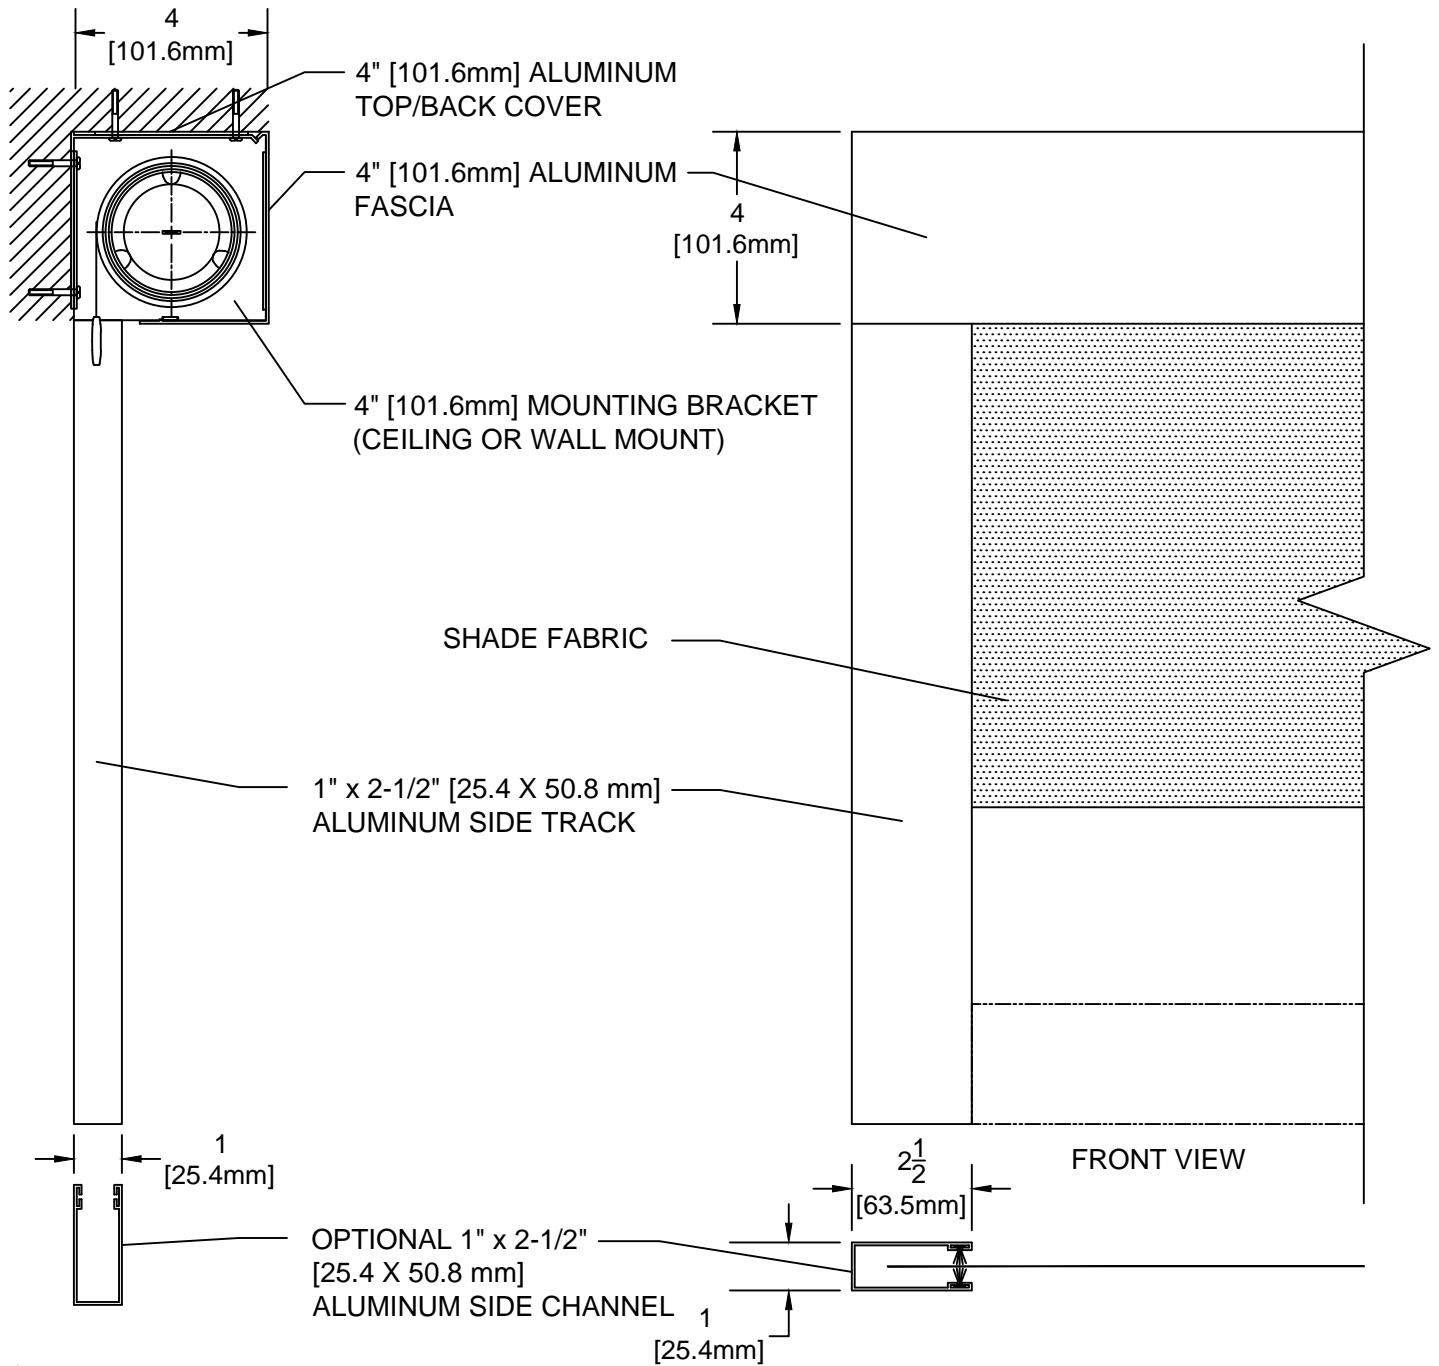

MOTORIZED BLACKOUT SHADE WITH 4" FASCIA and 4" TOP BCK COVER

Notes:

1. SHADE ROLL DIAMETER VARIES DEPENDING UPON SHADE HEIGHT AND FABRIC AND ROLLER TUBE SPECIFIED.
2. SHADES WITH 110 V AC MOTORS (STD-AC, STD-ACR, STD-ILT-AC, IQM-AC, IQM-ACR, IQM-ILT-AC) ARE COMPLETE UL LISTED SYSTEMS WITH A 10' [3.0M] SJT RATED PIGTAIL AND INCLUDE A UL LISTED LABEL ON ROLLER TUBE.