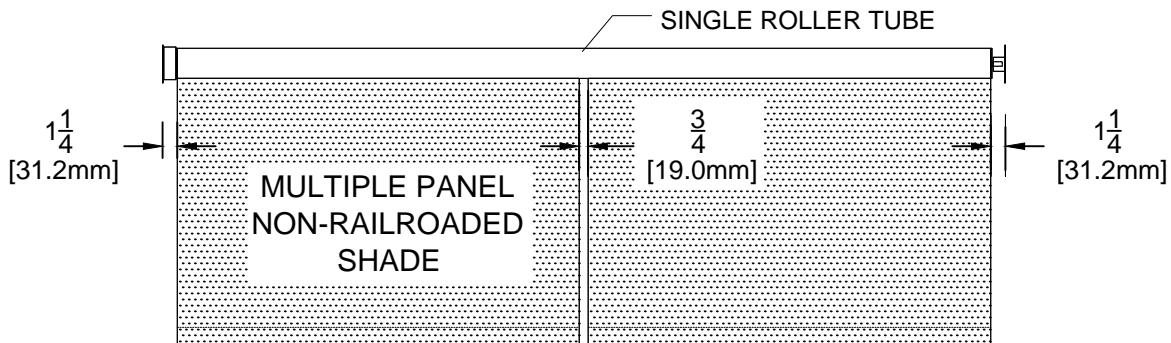

110 V AC MOTOR SHADE PANEL CONFIGURATIONS

NOTES:

- BRACKET DETAILS WORK FOR STD-AC, STD-ACR, STD-ILT-AC, IQM-AC, IQM-ACR, & IQM-ILT-AC MOTORS.

CLICKEZE
PRIVACY SYSTEMS

DATE: 08/21/13
SCALE: 1:4
DOC.CADCZ.041/rev1