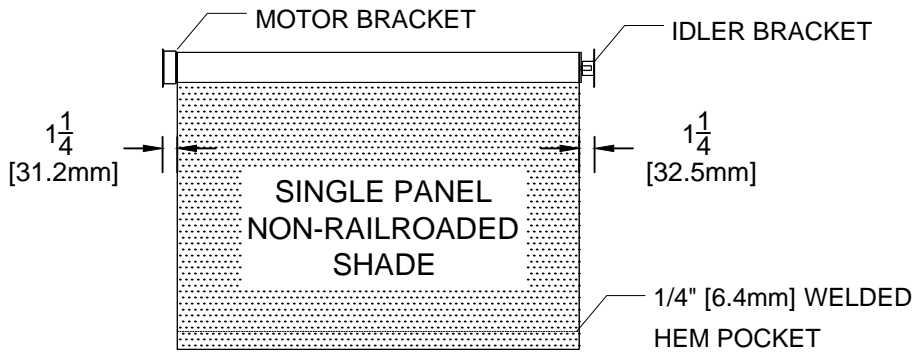

110 V AC MOTOR SHADE PANEL CONFIGURATIONS

NOTES:

- BRACKET DETAILS WORK FOR STD-AC, STD-ACR, STD-ILT-AC, IQM-AC, IQM-ACR, & IQM-ILT-AC MOTORS.

CLICKEZE
PRIVACY SYSTEMS

DATE: 08/21/13
SCALE: 1:4
DOC.CADCZ.041/rev1