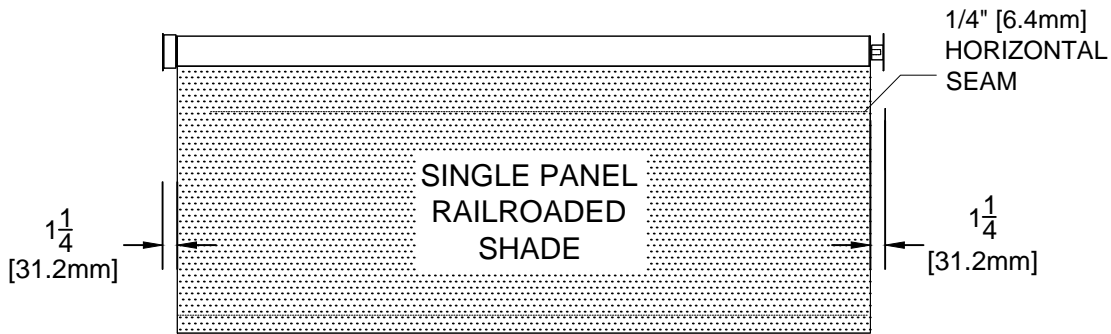

110 V AC MOTOR SHADE PANEL CONFIGURATIONS

NOTES:

- BRACKET DETAILS WORK FOR STD-AC, STD-ACR, STD-ILT-AC, IQM-AC, IQM-ACR, & IQM-ILT-AC MOTORS.

CLICKEZE
PRIVACY SYSTEMS

DATE: 08/21/13
SCALE: 1:4
DOC.CADCZ.041/rev1