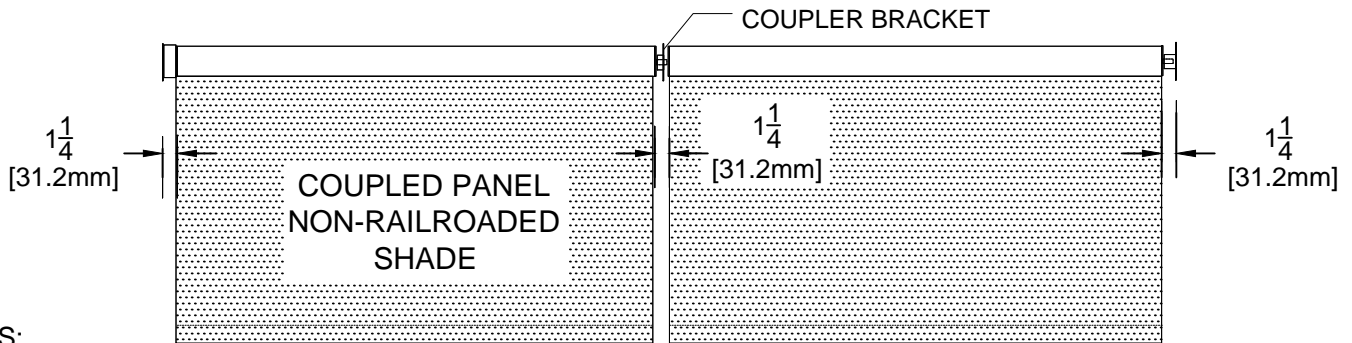

110 V AC MOTOR SHADE PANEL CONFIGURATIONS

NOTES:

- BRACKET DETAILS WORK FOR STD-AC, STD-ACR, STD-ILT-AC, IQM-AC, IQM-ACR, & IQM-ILT-AC MOTORS.

CLICKEZE
PRIVACY SYSTEMS

DATE: 08/21/13
SCALE: 1:4
DOC.CADCZ.041/rev1