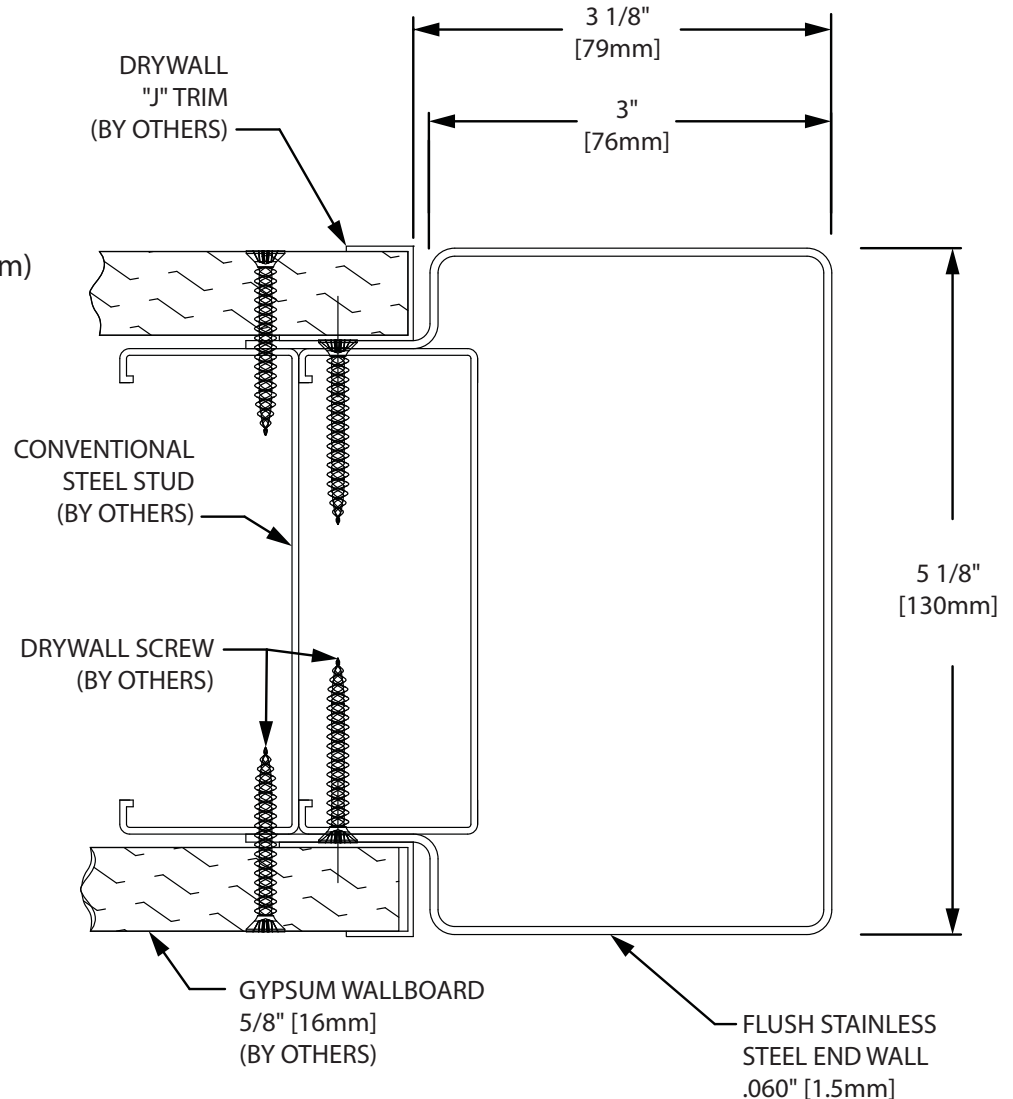

Installation Instructions

Stainless Steel Flush End Wall Protector

Please read all instructions before installing corner guard.

Important

1. Acclimate materials 24 hrs before installation. Maintain temperature controlled environment after installation
2. Install in accordance with manufacturer's installation instructions. Failure to do so will void the warranty.

Installation tips

1. Cut covers up to 1/16" (1.6mm) longer to ensure a tight fit.

Section Views

NOTE: 3" [76mm] Wings, 5 1/8" [130mm] End Wall Shown, Custom Sizes Available

Recommended tools

Safety Glasses, Tape Measure, Level, Power Drill, 1/4" Socket, Drill Bits - 1/4" masonry (concrete/concrete block), Power Miter Saw, 10" Blade with 60-80 Carbide Tipped Teeth

Installation Instructions

Stainless Steel Flush End Wall Protector

Please read all instructions before installing corner guard.

Components and Fasteners

SS-EWFM
STAINLESS STEEL
FLUSH MOUNT
END WALL

Condition	Specified Fasteners	Inpro Part #
Drywall	#6 x 3/4" Flat Head Screw	By Others