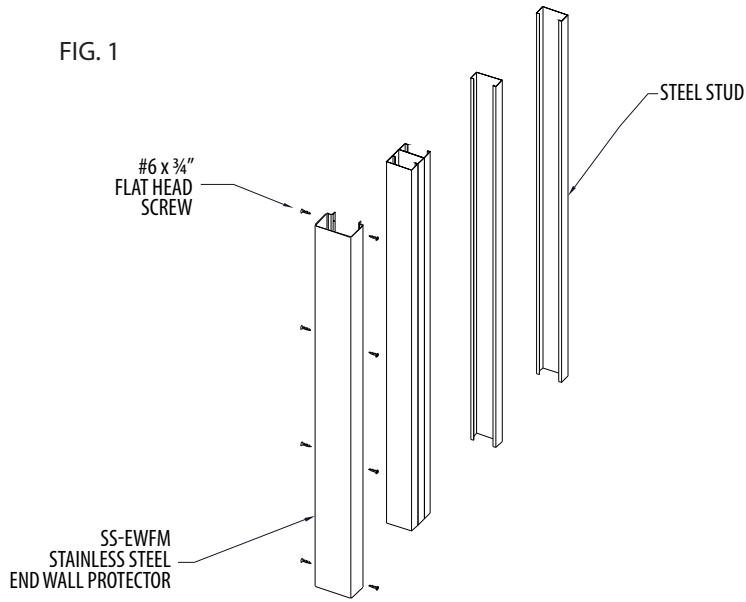

Installation Hotline • 866.EZINPRO
Inprocorp.com • 800.222.5556 • 262.679.9010
World Headquarters S80 W18766 Apollo Drive, Muskego, WI 53150 USA

IPC •
DOOR + WALL PROTECTION SYSTEMS
A DIVISION OF INPRO®

Installation Instructions

Stainless Steel Flush End Wall Protector

Please read all instructions before installing corner guard.

FIG. 1

1. Before installations of drywall; attach the Flush Mount Stainless Steel End Wall Protector to the end studs. SEE FIG. 1