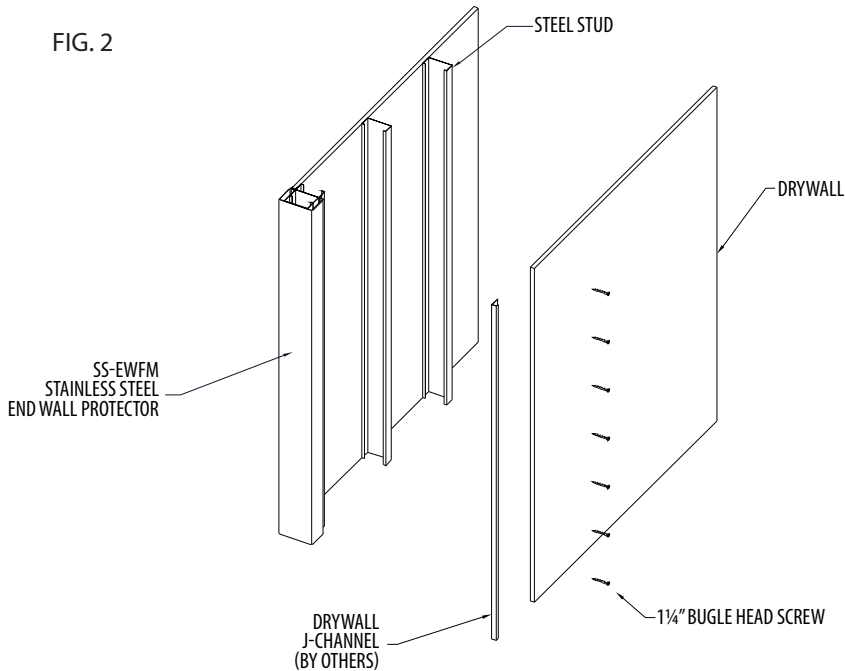

Installation Instructions

Stainless Steel Flush End Wall Protector

Please read all instructions before installing corner guard.

FIG. 1

1. Before installations of drywall; attach the Flush Mount Stainless Steel End Wall Protector to the end studs. SEE FIG. 1

2. Install drywall over the end wall protector mounting flange. Use J-Channel drywall trim to finish the edge of the drywall. SEE FIG. 2

3. Remove protective film from the end wall protector.

FIG. 2

FIG. 3

Installation Hotline • 866.EZINPRO

Inprocorp.com • 800.222.5556 • 262.679.9010

World Headquarters S80 W18766 Apollo Drive, Muskego, WI 53150 USA

IPC®

DOOR + WALL PROTECTION SYSTEMS
A DIVISION OF INPRO®